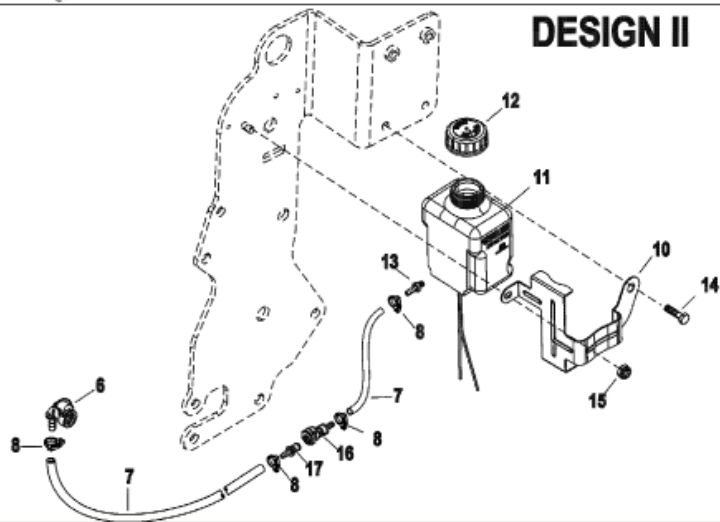

DESIGN I

DESIGN II

2188

Parts List

Ref	Class	Part	Description	Qty	Comment	Footnote
1		860065A	BRACKET KIT, Lube Monitor Rese	1	All SN# 0M639999 & Below	
1		860065A	BRACKET KIT, Lube Monitor Rese	1	Closed Cooling SN# 0M640000 &	
2		808023T	STRAP, Reservoir Retainer	1		
3		806193A36	RESERVOIR, Lube Monitor	1	All SN# 0M639999 & Below	
3		806193A36	RESERVOIR, Lube Monitor	1	Closed Cooling SN# 0M640000 &	
4	36	806727	CAP, Lube Reservoir	1		
5	22	808624	CONNECTOR, Lube Reservoir	1		
6	22	861163	QUICK CONNECTOR, (90 Degree)	1		
7	32	1940971	HOSE, (.54.00 Inches Bulk)	1		
8	54	41582	CLAMP, Nylon, Hose	A/R		
9	10	98261	SCREW, (.375-16 x .750)	2		
10		865175T	BRACKET, Lube Monitor Reservoir	1	Standard Cooling SN# 0M640000	
11		806193A37	RESERVOIR, Lube Monitor	1	Standard Cooling SN# 0M640000	
12	36	806727	CAP, Lube Reservoir	1		
13	22	85439001	CONNECTOR, Male, Lube Reservoir	1		
14	10	828552	SCREW, (.375-16 x .500)	1		
15	11	826709	NUT, (.250-20)	1		
16	22	865190	CONNECTOR, Female (Female)	1	SN# 0M640000 & Up	
17	22	865191	FITTING, Male (Male)	1	SN# 0M640000 & Up	