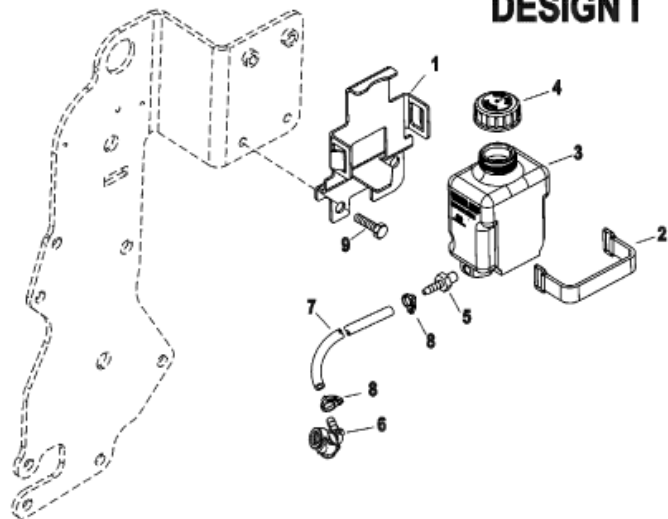

DESIGN I

DESIGN II

2188

Parts List

Ref	Class	Part	Description	Qty	Comment	Footnote
1		860065A	BRACKET KIT, Lube Monitor Rese	1	All SN# 0M639999 & Below	
1		860065A	BRACKET KIT, Lube Monitor Rese	1	Closed Cooling SN# 0M640000 &	
2		808023T	STRAP, Reservoir Retainer	1		
3		806193A36	RESERVOIR, Lube Monitor	1	All SN# 0M639999 & Below	
3		806193A36	RESERVOIR, Lube Monitor	1	Closed Cooling SN# 0M640000 &	
4	36	806727	CAP, Lube Reservoir	1		
5	22	808624	CONNECTOR, Lube Reservoir	1		
6	22	861163	QUICK CONNECTOR, (90 Degree)	1		
7	32	1940971	HOSE, (.54.00 Inches Bulk)	1		
8	54	41582	CLAMP, Nylon, Hose	A/R		
9	10	98261	SCREW, (.375-16 x .750)	2		
10		865175T	BRACKET, Lube Monitor Reservoir	1	Standard Cooling SN# 0M640000	
11		806193A37	RESERVOIR, Lube Monitor	1	Standard Cooling SN# 0M640000	
12	36	806727	CAP, Lube Reservoir	1		
13	22	85439001	CONNECTOR, Male, Lube Reservoir	1		
14	10	828552	SCREW, (.375-16 x .500)	1		
15	11	826709	NUT, (.250-20)	1		
16	22	865190	CONNECTOR, Female (Female)	1	SN# 0M640000 & Up	
17	22	865191	FITTING, Male (Male)	1	SN# 0M640000 & Up	